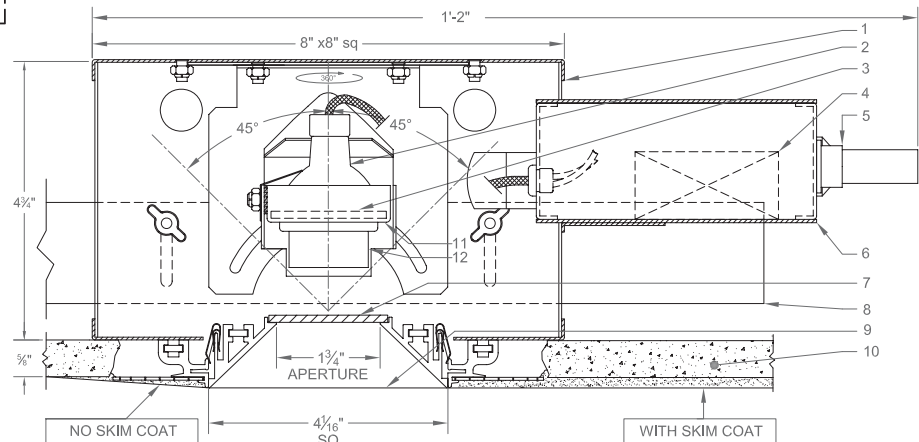

FEATURES:

- Aluminum 4"x4" square pyramidal trim with Solite lens
- Adjustable accent or wallwash capabilities
- Spotlux mechanism allows lockable tilt angles up to 45° from vertical and full lockable rotation.
- Perforated metal screed for trimless installation
- Wattage Options: Max 50W-8"x8" Housing or Max 65W-10"x10" Housing. Please specify in matrix.
- Full lockable 360° rotation
- Individual lensing options at lamp
- Additional accessories are available
- Non-IC Thermally protected luminaire

SPOTLUX 4 is NRTL (Nationally Recognized Testing Laboratory) certified for purposes of OSHA safety standards product-approval requirements.