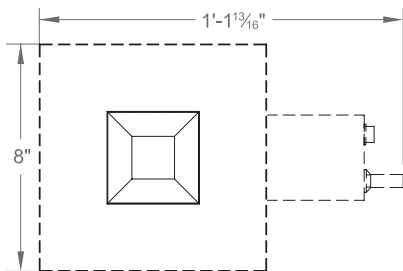

SPOTLUX 4

SQUARE PYRAMID

FOR GYPSUM BOARD CEILINGS

SPOTLUX 4 is a 4" by 4" square aperture incandescent MR16 adjustable downlight or wallwash fixture designed to provide an elegant form of recessed illumination. Square pyramid trim is available in various finishes, and provides low source brightness in combination with the internal lampholder snoot and clear solite lens. It is designed for flangeless installation in gypsum board ceilings. Rapid relamping is made possible by flipping the lamp carriage down below the ceiling. Fixed downlight versions are also available.

REFLECTED PLAN VIEWS:

50W Max 8"x8" Housing

65W Max 10"x10" Housing

NOTES:

1. 20 GA steel housing
2. 12V MR16 lamp 50W max (by others)
3. Lamp lens
4. Electronic transformer
5. Thermal protector
6. Transformer box
7. Trim lens
8. Adjustable mounting bar
9. 4" pyramidal trim
10. 5/8" gypsum board ceiling
11. Lamp holder assembly
12. Object front end

FEATURES:

- Aluminum 4"x4" square pyramidal trim with Solite lens
- Adjustable accent or wallwash capabilities
- Spotlux mechanism allows lockable tilt angles up to 45° from vertical and full lockable rotation.
- Perforated metal screed for trimless installation
- Wattage Options: Max 50W-8"x8" Housing or Max 65W-10"x10" Housing. Please specify in matrix.
- Full lockable 360° rotation
- Individual lensing options at lamp
- Additional accessories are available
- Non-IC Thermally protected luminaire