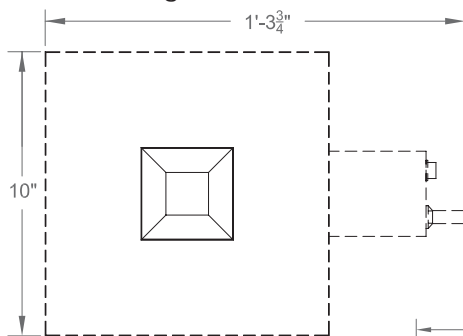

SPOTLUX 4

SQUARE PYRAMID

FOR GYPSUM BOARD CEILINGS

SPOTLUX 4 is a 4" by 4" square aperture incandescent MR16 adjustable downlight or wallwash fixture designed to provide an elegant form of recessed illumination. Square pyramid trim is available in various finishes, and provides low source brightness in combination with the internal lampholder snoot and clear solite lens. It is designed for flangeless installation in gypsum board ceilings. Rapid relamping is made possible by flipping the lamp carriage down below the ceiling. Fixed downlight versions are also available.

REFLECTED PLAN VIEWS:

50W Max 8"x8" Housing

65W Max 10"x10" Housing

NOTES:

1. 20 GA steel housing
2. 12V MR16 lamp 50W max (by others)
3. Lamp lens
4. Electronic transformer
5. Thermal protector
6. Transformer box
7. Trim lens
8. Adjustable mounting bar
9. 4" pyramidal trim
10. 5/8" gypsum board ceiling
11. Lamp holder assembly
12. Object front end

FEATURES:

- Aluminum 4"x4" square pyramidal trim with Solite lens
- Adjustable accent or wallwash capabilities
- Spotlux mechanism allows lockable tilt angles up to 45° from vertical and full lockable rotation.
- Perforated metal screed for trimless installation
- Wattage Options: Max 50W-8"x8" Housing or Max 65W-10"x10" Housing. Please specify in matrix.
- Full lockable 360° rotation
- Individual lensing options at lamp
- Additional accessories are available
- Non-IC Thermally protected luminaire