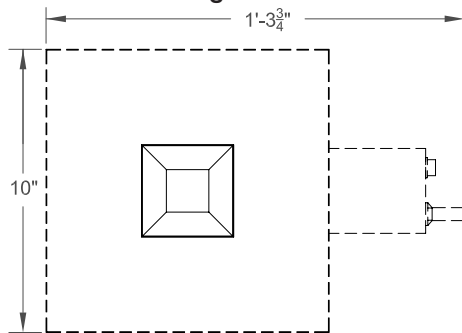

SPOTLUX 4

SQUARE PYRAMID

FOR GYPSUM BOARD CEILINGS

SPOTLUX 4 is a 4" by 4" square aperture incandescent MR16 adjustable downlight or wallwash fixture designed to provide an elegant form of recessed illumination. Square pyramid trim is available in various finishes, and provides low source brightness in combination with the internal lampholder snoot and clear solite lens. It is designed for flangeless installation in gypsum board ceilings. Rapid relamping is made possible by flipping the lamp carriage down below the ceiling. Fixed downlight versions are also available.

FEATURES:

- Aluminum 4"x4" square pyramidal trim with Solite lens
- Adjustable accent or downlight capabilities
- Spotlux mechanism allows lockable tilt angles up to 45° from vertical and full lockable rotation.
- Perforated metal screed for trimless installation
- Wattage Options: Max 50W-8"x8" Housing or Max 65W-10"x10" Housing. Please specify in matrix.
- Full lockable 360° rotation
- Individual lensing options at lamp
- Additional accessories are available
- Non-IC Thermally protected luminaire
- Suitable for damp location with open trim assembly
- Suitable for wet location only with covered ceiling mount and lens trim assembly

SPOTLUX 4 is NRTL (Nationally Recognized Testing Laboratory) certified for purposes of OSHA safety standards product-approval requirements.

REFLECTED PLAN VIEWS: 65W Max 10"x10" Housing

50W Max 8"x8" Housing