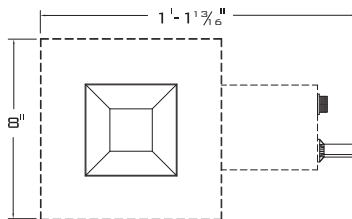

FEATURES:

- Aluminum 4"x4" square pyramidal trim with Solite lens
- Adjustable accent or downlight capabilities
- Spotlux mechanism allows lockable tilt angles up to 45° from vertical and full lockable rotation.
- Perforated metal screed for trimless installation
- Wattage Options: Max 50W-8"x8" Housing or Max 65W-10"x10" Housing. Please specify in matrix.
- Full lockable 360° rotation
- Individual lensing options at lamp
- Additional accessories are available
- Non-IC Thermally protected luminaire
- Suitable for damp location with open trim assembly
- Suitable for wet location only with covered ceiling mount and lens trim assembly

SPOTLUX 4 is NRTL (Nationally Recognized Testing Laboratory) certified for purposes of OSHA safety standards product-approval requirements.

REFLECTED PLAN VIEWS: 65W Max 10"x10" Housing

50W Max 8"x8" Housing