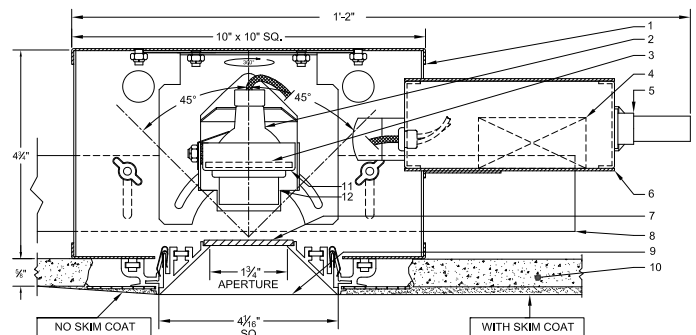

FEATURES:

- Aluminum 4"x4" square pyramidal trim with Solite lens
- Adjustable accent or downlight capabilities
- Spotlux mechanism allows lockable tilt angles up to 45° from vertical and full lockable rotation.
- Perforated metal screed for trimless installation
- Wattage Options: Max 50W-8"x8" Housing or Max 65W-10"x10" Housing. Please specify in matrix.
- Full lockable 360° rotation
- Individual lensing options at lamp
- Additional accessories are available
- Non-IC Thermally protected luminaire
- Suitable for damp location with open trim assembly
- Suitable for wet location only with covered ceiling mount and lens trim assembly

SPOTLUX 4 is NRTL (Nationally Recognized Testing Laboratory) certified for purposes of OSHA safety standards product-approval requirements.

REFLECTED PLAN VIEWS: 65W Max 10"x10" Housing

50W Max 8"x8" Housing

NOTES:

1. 20 GA steel housing
2. 12V MR16 lamp 50W max (by others)
3. Lamp lens
4. Electronic transformer
5. Thermal protector
6. Transformer box
7. Trim lens
8. Adjustable mounting bar
9. 4" pyramidal trim
10. 5/8" gypsum board ceiling
11. Lamp holder assembly
12. Object front end