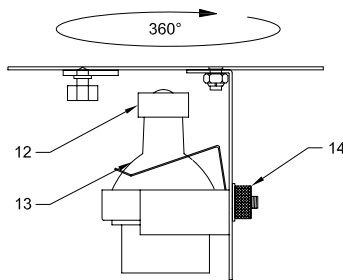

NOTES:

1. Housing
2. Object front end
3. 2 Ply lens
4. Brass trim (painted finish by others)
5. 1/4" Diameter mounting hole
6. Adjustable yoke
7. Transformer box
8. Electronic transformer
9. Thermal Protector
10. Adjustable mounting bar (2)
11. 3/4" wood or stone ceiling
12. Porcelain lampholder
13. 120V 50W MR16 lamp (by others)
14. Angle locking knob