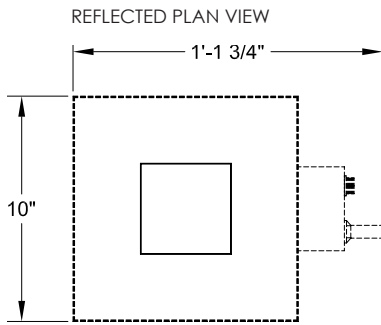

NOTES:

1. Housing
2. Object front end
3. 2 Ply lens
4. Brass trim (painted finish by others)
5. 1/4" Diameter mounting hole
6. Adjustable yoke
7. Transformer box
8. Electronic transformer
9. Thermal Protector
10. Adjustable mounting bar (2)
11. 3/4" wood or stone ceiling
12. Porcelain lampholder
13. 120V 50W MR16 lamp (by others)
14. Angle locking knob