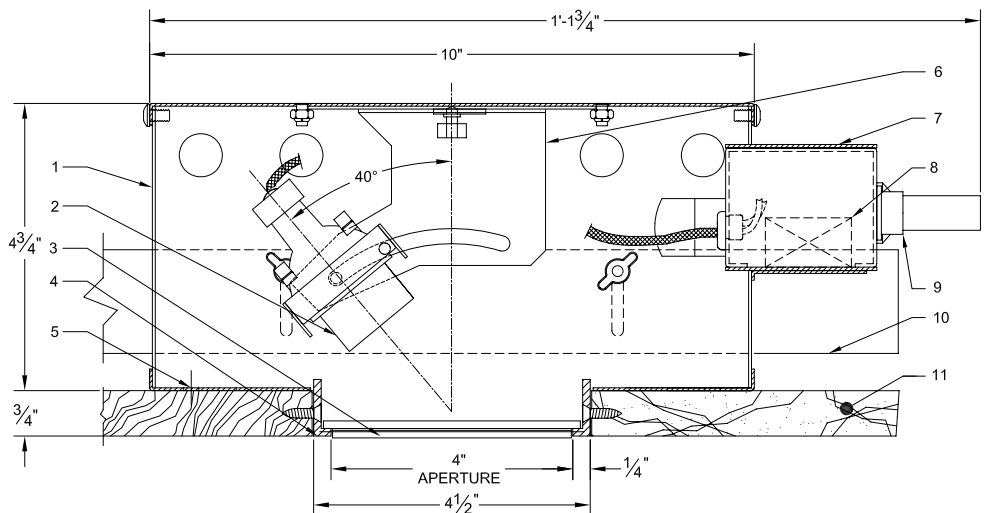

ORDERING MATRIX: SQ4-W- _____

Application	Lamp	Voltage	Transformers	Interior Finish	Lamp Lens	Aperture Lens	Trim Finish	Additional Accessories
AA Adj Angle	50 50W Max MR16	120 120V	E Electronic	WH White	CL Clear	SL Solite / Light Etch	P Primed	N None
			M Magnetic	CU Custom	SO Solite	S Solite / Clear Pyrex	C Custom Color Painted	UVC UV Coating
			R Remote*		LS Light Etch Solite	SS Solite / Solite	O Other	O Other
			AE AFCI Electronic		SD Stippled	FO Flashed Opal		
					LS5 Linear Spread 55°	N None		
					LS7 Linear Spread 75°			
					WW Wallwash 55°/75°			

Contact NULUX directly to specify custom products.
* Remote transformer by others; Qtran recommended.

05/09/13